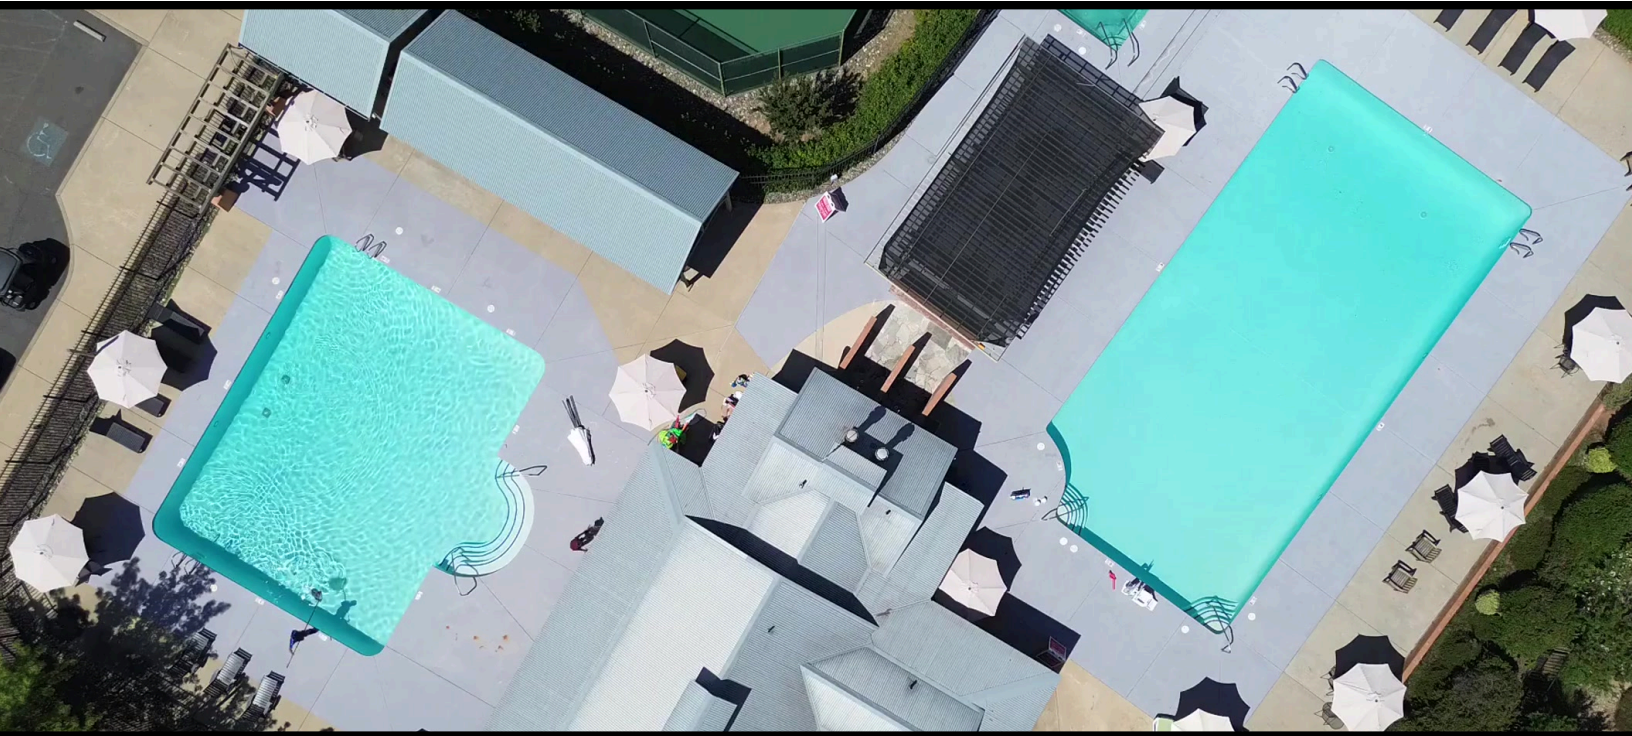

Resort

Membership

Family Social & Wellness Benefits:

- **Unlimited Access:** All Resort Sport & Wellness Facilities
- **Practice Access:** Driving Range & Practice Green
- **Golf With Free Cart:** Discounted Green Fees & Free Golf Cart After 1:00 P.M.
- **Discounted Rates:** Guest Golf Rates For Family & Friends While Playing With You
- **Charging Privileges:** On-Account For Purchases at Pro Shop & Camps Restaurant

Resort Membership Initiation Fee = $500; Monthly Dues = $245

- Tennis Courts
- Pickleball Courts
- Boccee Courts
- Saltwater Pools (2)
- Fitness Center

711 McCauley Ranch Rd.
Angels Camp, CA 95222
Golf: (209) 729-8111
CAMPS: (209) 729-8181
www.greenhorncreek.com